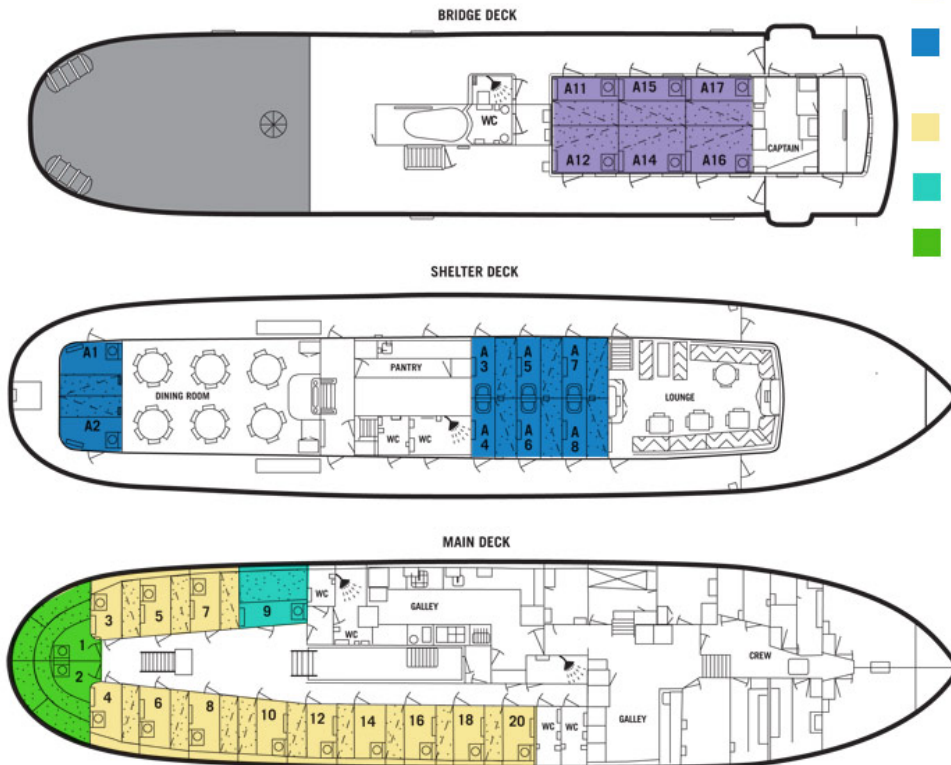

# Göta Canal Cabin Plans

## M/S Juno cabin plan

### Cabin Categories

- Cat. A: 2-bed cabin with a window. Bunk beds.
- Cat. B: 2-bed cabin with a window (by the side of the door or in the cabin door itself). Bunk beds.
- Cat. C: 2-bed cabin with a porthole. Bunk beds.
- Cabin with a "Queen-size bed". Porthole.
- 3-bed cabin (2 adults + 1 child up to 12 years old). Porthole.

# M/S Diana