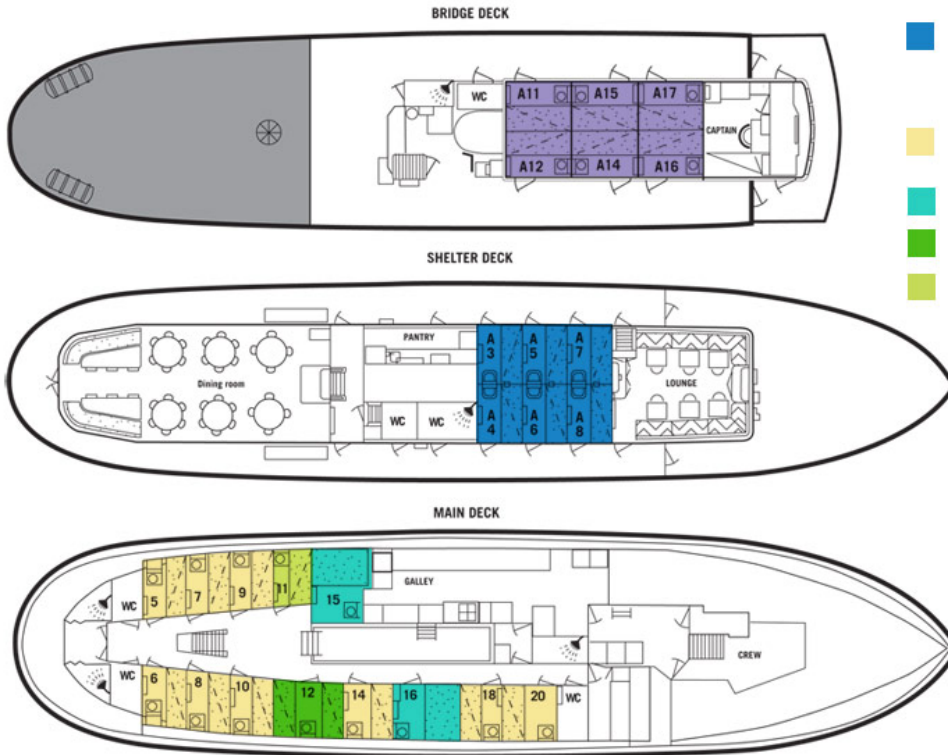

## M/S Juno cabin plan

### Cabin Categories

- Cat. A: 2-bed cabin with a window. Bunk beds.
- Cat. B: 2-bed cabin with a window (by the side of the door or in the cabin door itself). Bunk beds.
- Cat. C: 2-bed cabin with a porthole. Bunk beds.
- Cabin with a "Queen-size bed". Porthole.
- 3-bed cabin (2 adults + 1 child up to 12 years old). Porthole.

## cabin plan

### Cabin categories

- Cat. A : 2-bed cabin with a window. Bunk beds.
- Cat. B : 2-bed cabin with a window (by the side of the door or in the cabin door itself). Bunk beds.
- Cat. C : 2-bed cabin with a porthole. Bunk beds.
- Cabin with a "Queen-size bed". Porthole.
- 4-bed cabin with two bunk beds. Porthole.
- Single cabin with a porthole.